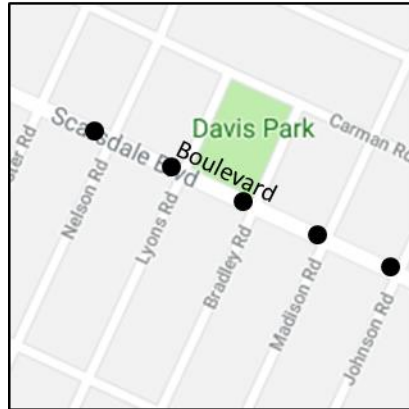

LED Streetlight Pilot Locations

Edgewood Pilot Locations

Boulevard

Five lights between Johnson and Nelson

Nelson Road

Five lights between Barry and Richelieu

Heathcote Pilot Locations

Kelwynne Road

Five lights between Catherine and Heathcote

Murray Hill Road

Five lights between Morris and Post

Quaker Ridge Pilot Locations

Crossway

Five lights between Heathcote and Lebanon

Springdale Road

Five lights between Benedict and Ridgetdale

Fox Meadow Pilot Locations

Church Lane

Five lights between Crane and Wayside

Fox Meadow Road

Five lights between Crane and Wayside

Greenacres Pilot Locations

Brewster Road

Five lights between Fenimore and Sage Terrace

Greenacres Avenue

Five lights between Huntington and Walworth

FM/GA Pilot Location

Fenimore Road

Five lights between Elm and Walworth