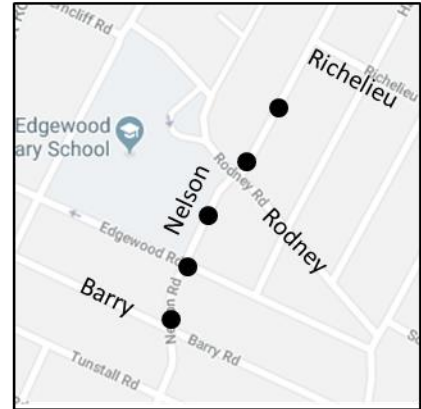

LED Streetlight Pilot Locations

Edgewood Pilot Locations

Boulevard

Five lights between Johnson and Nelson

Nelson Road

Five lights between Barry and Richelieu

Heathcote Pilot Locations

Kelwynne Road

Five lights between Catherine and Heathcote

Murray Hill Road

Five lights between Morris and Post

Quaker Ridge Pilot Locations

Crossway

Five lights between Heathcote and Lebanon

Springdale Road

Five lights between Benedict and Ridgetdale

Fox Meadow Pilot Locations

Church Lane

Five lights between Crane and Wayside

Fox Meadow Road

Five lights between Crane and Wayside

Greenacres Pilot Locations

Brewster Road

Five lights between Fenimore and Sage Terrace

Greenacres Avenue

Five lights between Huntington and Walworth

FM/GA Pilot Location

Fenimore Road

Five lights between Elm and Walworth