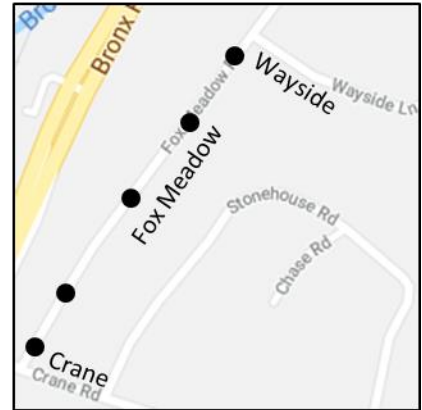

LED Streetlight Pilot Locations

Edgewood Pilot Locations

Boulevard

Five lights between Johnson and Nelson

Nelson Road

Five lights between Barry and Richelieu

Heathcote Pilot Locations

Kelwynne Road

Five lights between Catherine and Heathcote

Murray Hill Road

Five lights between Morris and Post

Quaker Ridge Pilot Locations

Crossway

Five lights between Heathcote and Lebanon

Springdale Road

Five lights between Benedict and Ridgetdale

Fox Meadow Pilot Locations

Church Lane

Five lights between Crane and Wayside

Fox Meadow Road

Five lights between Crane and Wayside

Greenacres Pilot Locations

Brewster Road

Five lights between Fenimore and Sage Terrace

Greenacres Avenue

Five lights between Huntington and Walworth

FM/GA Pilot Location

Fenimore Road

Five lights between Elm and Walworth