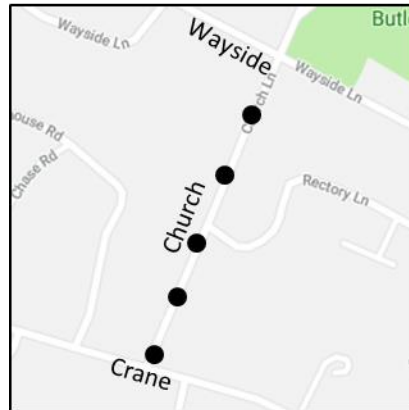

LED Streetlight Pilot Locations

Edgewood Pilot Locations

Boulevard

Five lights between Johnson and Nelson

Nelson Road

Five lights between Barry and Richelieu

Heathcote Pilot Locations

Kelwynne Road

Five lights between Catherine and Heathcote

Murray Hill Road

Five lights between Morris and Post

Quaker Ridge Pilot Locations

Crossway

Five lights between Heathcote and Lebanon

Springdale Road

Five lights between Benedict and Ridgetdale

Fox Meadow Pilot Locations

Church Lane

Five lights between Crane and Wayside

Fox Meadow Road

Five lights between Crane and Wayside

Greenacres Pilot Locations

Brewster Road

Five lights between Fenimore and Sage Terrace

Greenacres Avenue

Five lights between Huntington and Walworth

FM/GA Pilot Location

Fenimore Road

Five lights between Elm and Walworth