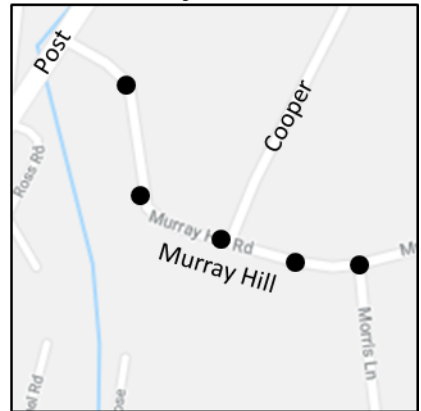

LED Streetlight Pilot Locations

Edgewood Pilot Locations

Boulevard

Five lights between Johnson and Nelson

Nelson Road

Five lights between Barry and Richelieu

Heathcote Pilot Locations

Kelwynne Road

Five lights between Catherine and Heathcote

Murray Hill Road

Five lights between Morris and Post

Quaker Ridge Pilot Locations

Crossway

Five lights between Heathcote and Lebanon

Springdale Road

Five lights between Benedict and Ridgetdale

Fox Meadow Pilot Locations

Church Lane

Five lights between Crane and Wayside

Fox Meadow Road

Five lights between Crane and Wayside

Greenacres Pilot Locations

Brewster Road

Five lights between Fenimore and Sage Terrace

Greenacres Avenue

Five lights between Huntington and Walworth

FM/GA Pilot Location

Fenimore Road

Five lights between Elm and Walworth